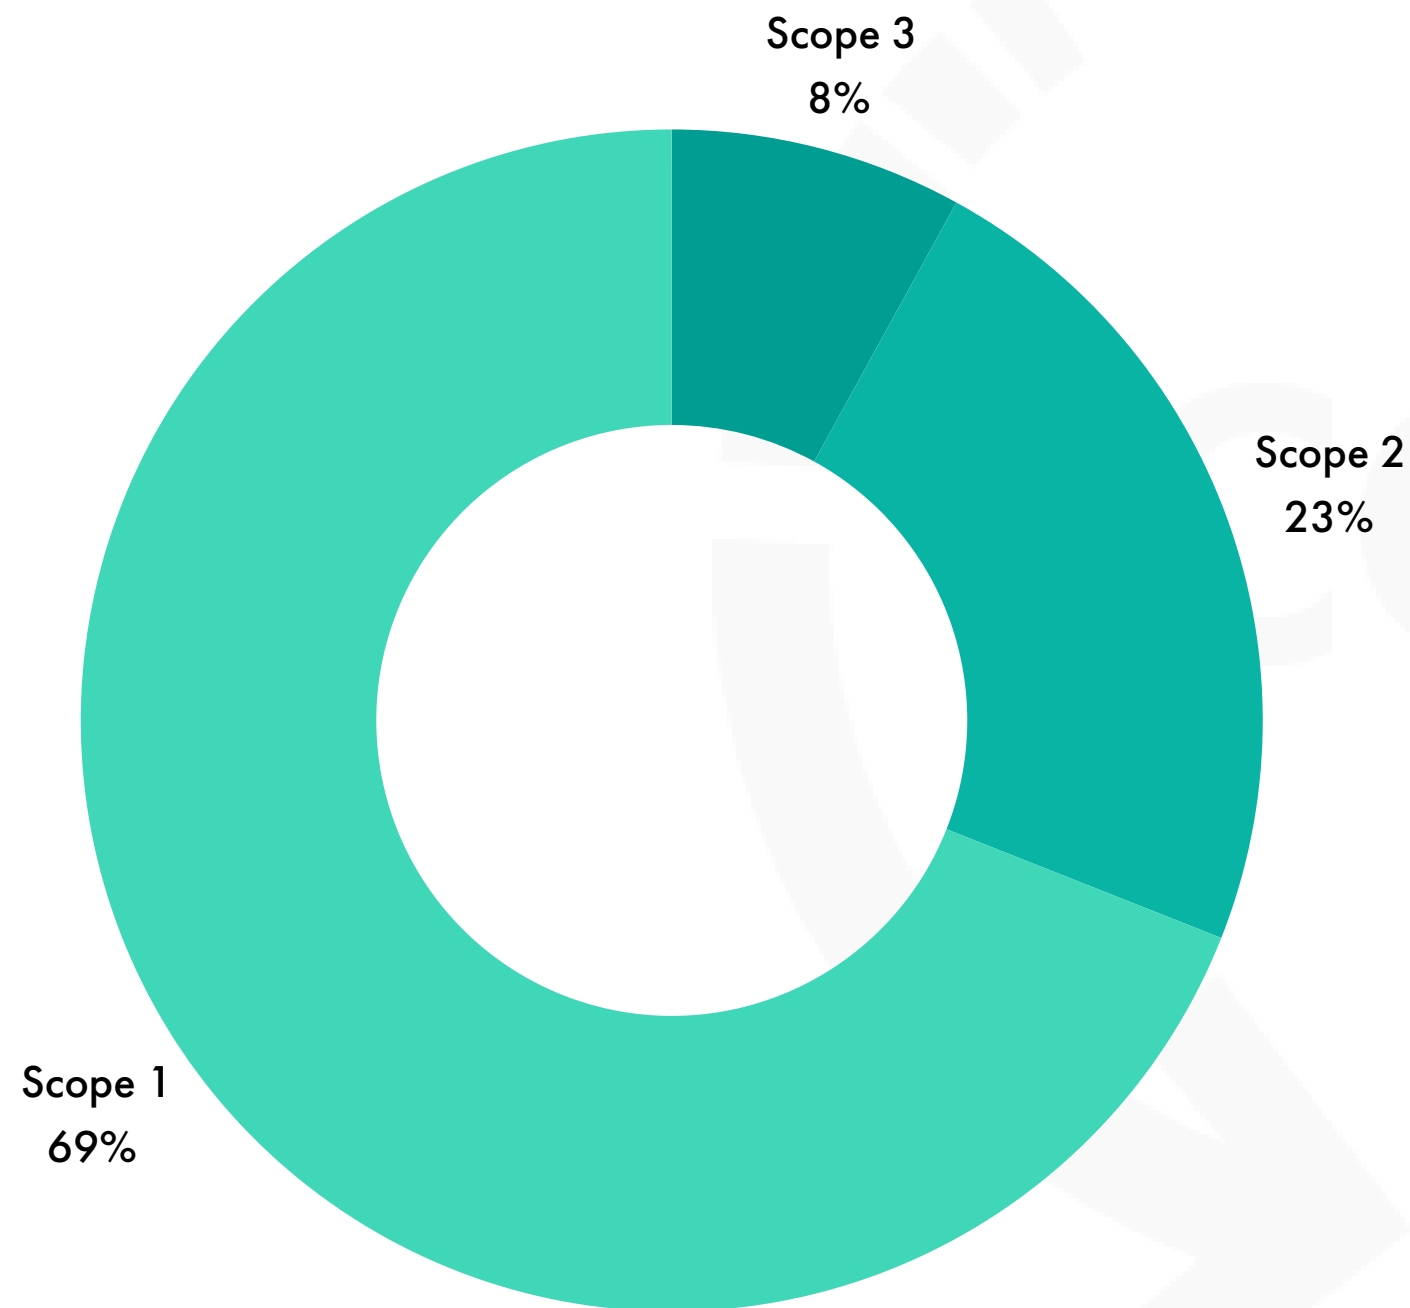

Carbon footprint 2022

(in tonnes of CO₂)

Scope 1 - direct emissions

- Gas and fuels: 1602.9

Scope 2 - indirect emissions

- Electricity: 539.7

Scope 3 - travel

- Business travel: 26.9
- Employee commuting: 162.5

Total: 2332 tonnes of CO₂